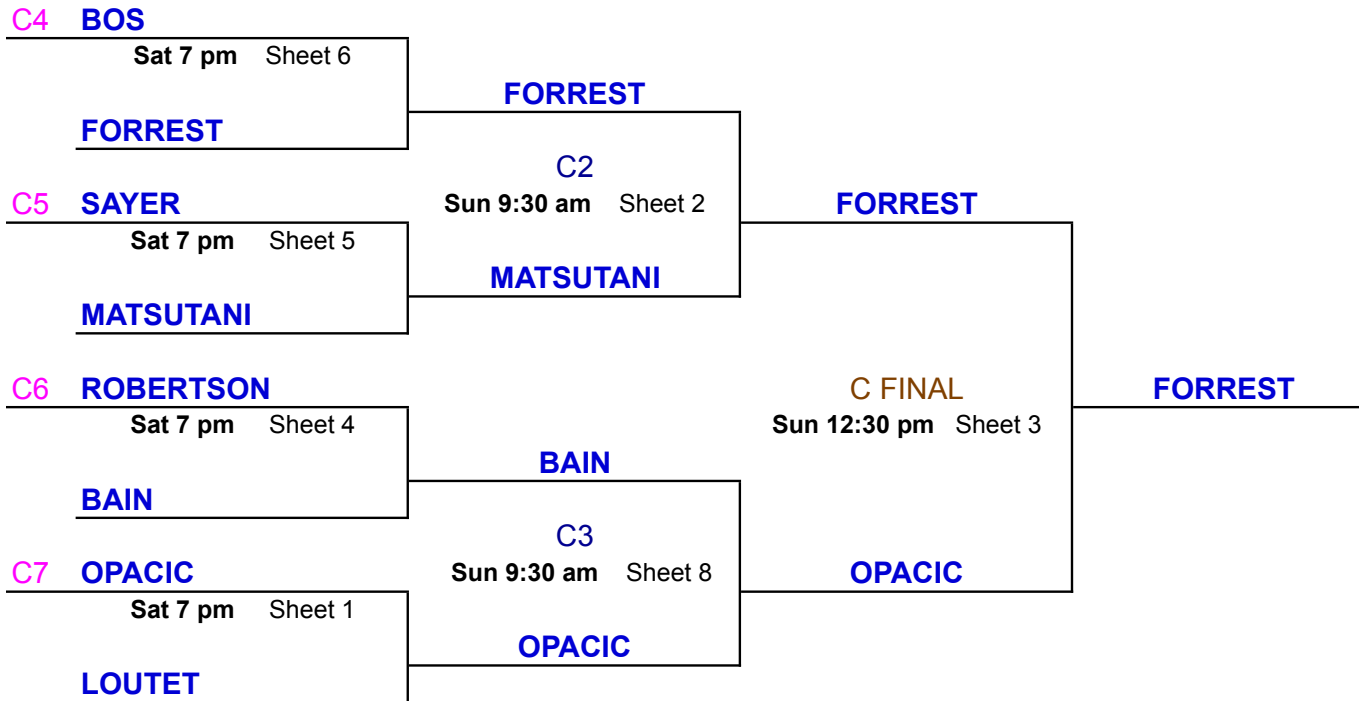

2012 HARVEST BONSPIEL -- 'C' EVENT

DRAW TIMES

Draw 1 - Friday 6:30 pm

Draw 2 - Friday 9 pm

Draw 3 - Saturday 10 am

Draw 4 - Saturday 12:30 pm

Draw 5 - Saturday 3 pm

Draw 6 - Saturday 7 pm

Draw 7 - Sunday 9:30 am

Draw 8 - Sunday 12:30 pm