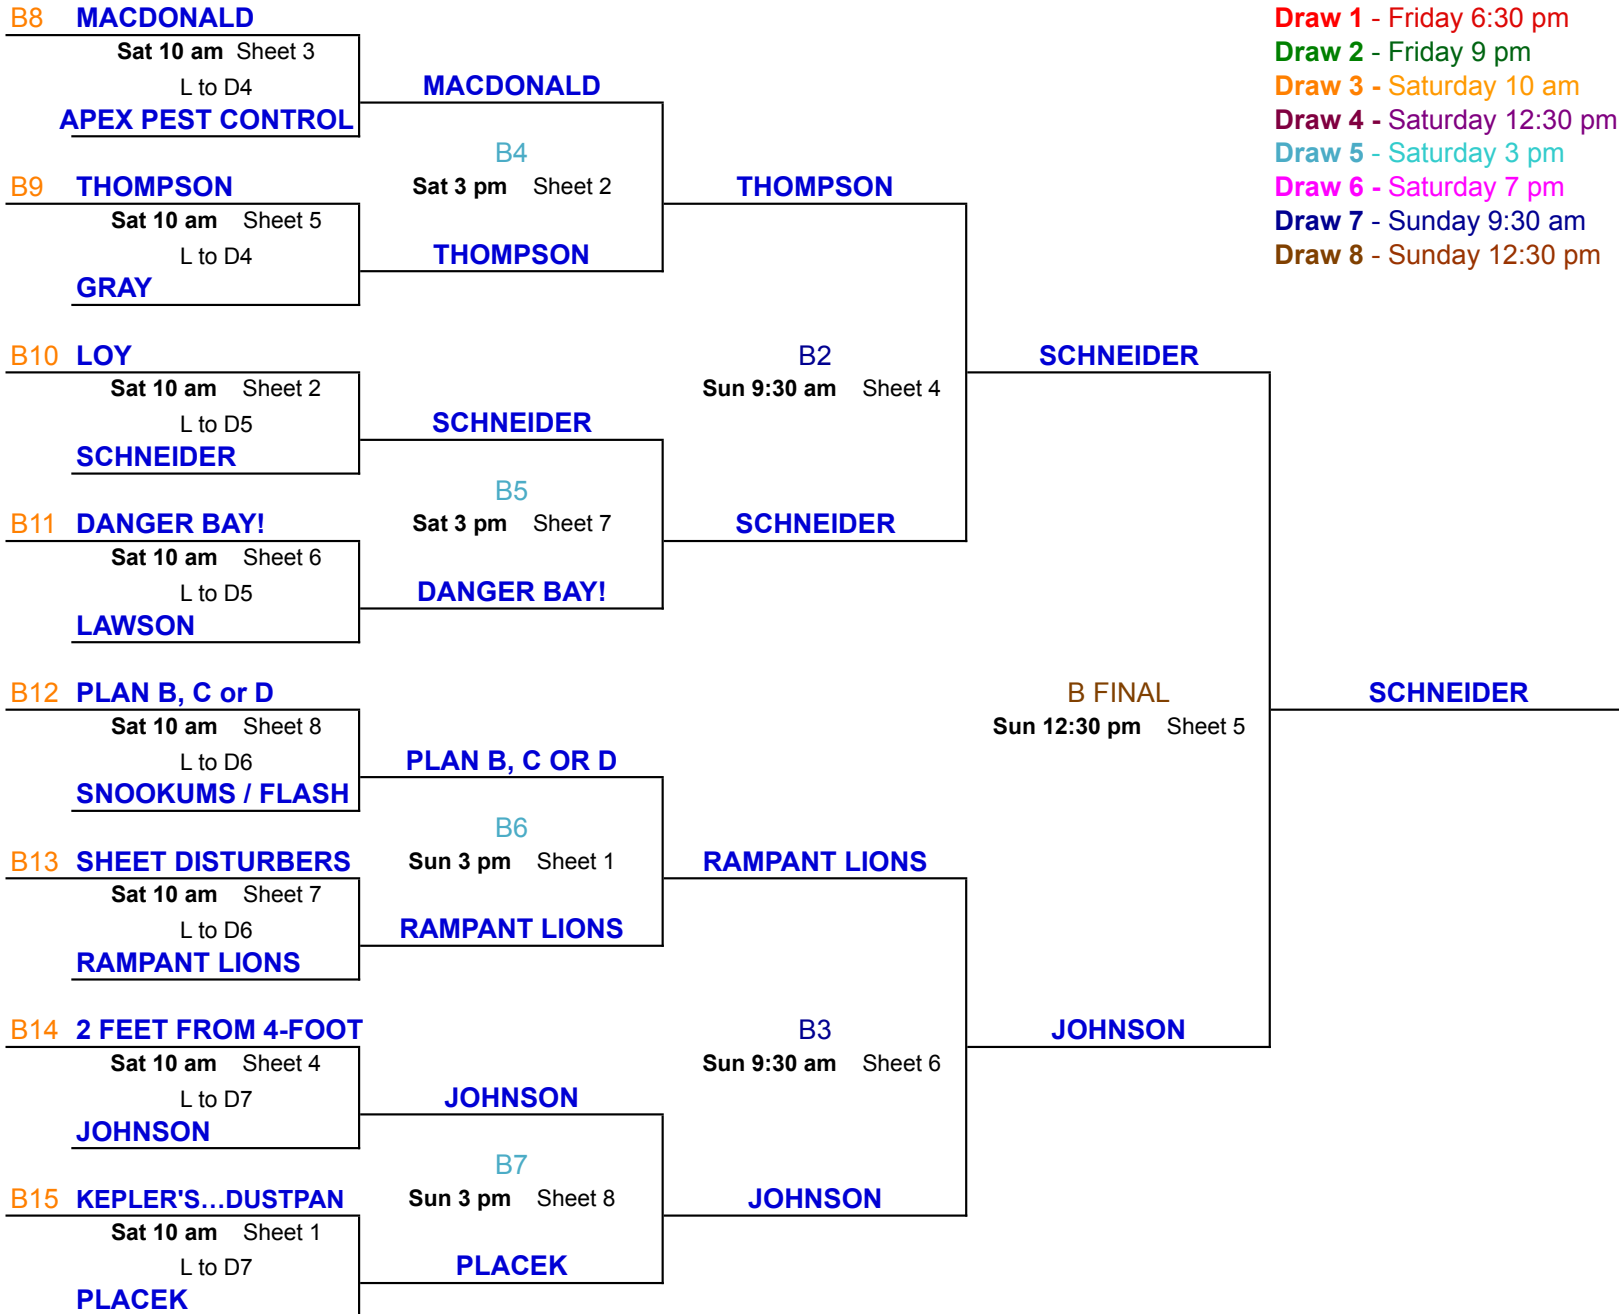

2012 HARVEST BONSPIEL -- 'B' EVENT

DRAW TIMES

- **Draw 1** - Friday 6:30 pm
- **Draw 2** - Friday 9 pm
- **Draw 3** - Saturday 10 am
- **Draw 4** - Saturday 12:30 pm
- **Draw 5** - Saturday 3 pm
- **Draw 6** - Saturday 7 pm
- **Draw 7** - Sunday 9:30 am
- **Draw 8** - Sunday 12:30 pm