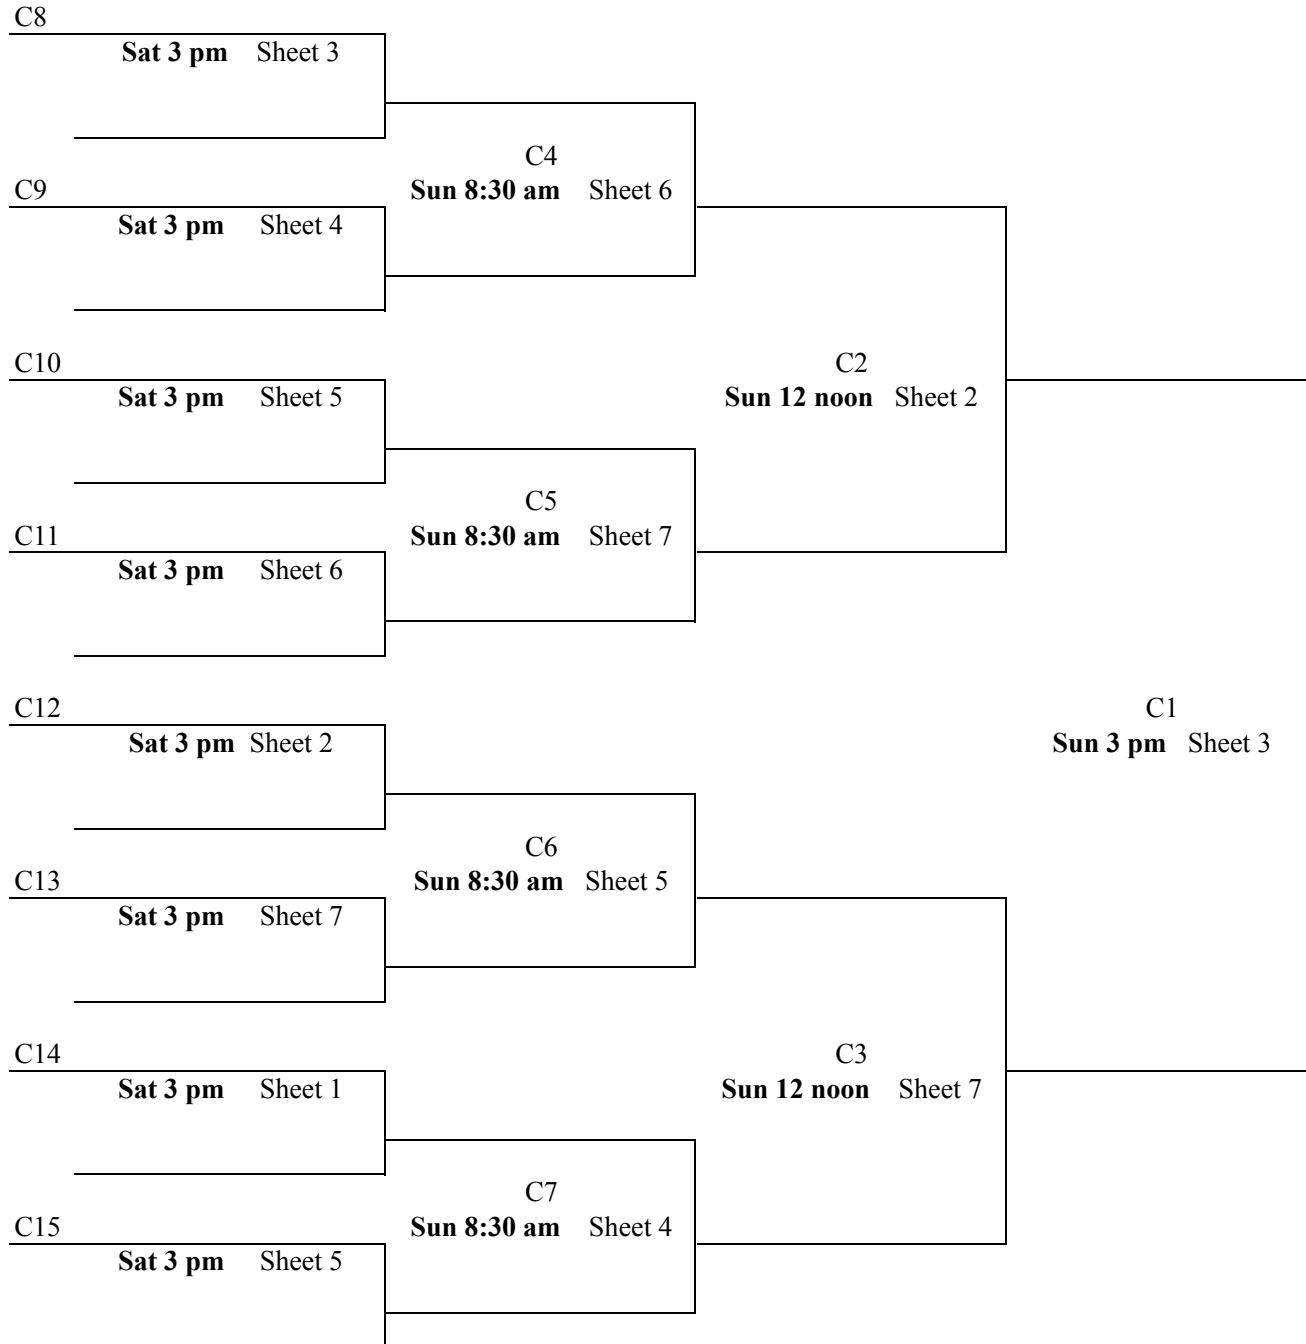

B12

Sat 12 noon Sheet 8
L to C8

B13

Sat 12 noon Sheet 3
L to C9

B14

Sat 12 noon Sheet 4
L to C10

B15

Sat 12 noon Sheet 1
L to C11

B4
Sat 8:30 pm Sheet 2

B5
Sat 8:30 pm Sheet 7

B6
Sun 8:30 am Sheet 2

B7
Sun 8:30 am Sheet 3

B2
Sun 12 noon Sheet 4

B3
Sun 12 noon Sheet 6

B1
Sun 3 pm Sheet 5

DRAW TIMES

- Draw 1** - Friday 6:30 pm
- Draw 2** - Friday 9 pm
- Draw 3** - Saturday 9 am
- Draw 4** - Saturday 12 noon
- Draw 5** - Saturday 3 pm
- Draw 6** - Saturday 8:30 pm
- Draw 7** - Sunday 8:30 am
- Draw 8** - Sunday 12 noon
- Draw 9** - Sunday 3 pm

'C' EVENT

DRAW TIMES

- Draw 1** - Friday 6:30 pm
- Draw 2** - Friday 9 pm
- Draw 3** - Saturday 9 am
- Draw 4** - Saturday 12 noon
- Draw 5** - Saturday 3 pm
- Draw 6** - Saturday 8:30 pm
- Draw 7** - Sunday 8:30 am
- Draw 8** - Sunday 12 noon
- Draw 9** - Sunday 3 pm