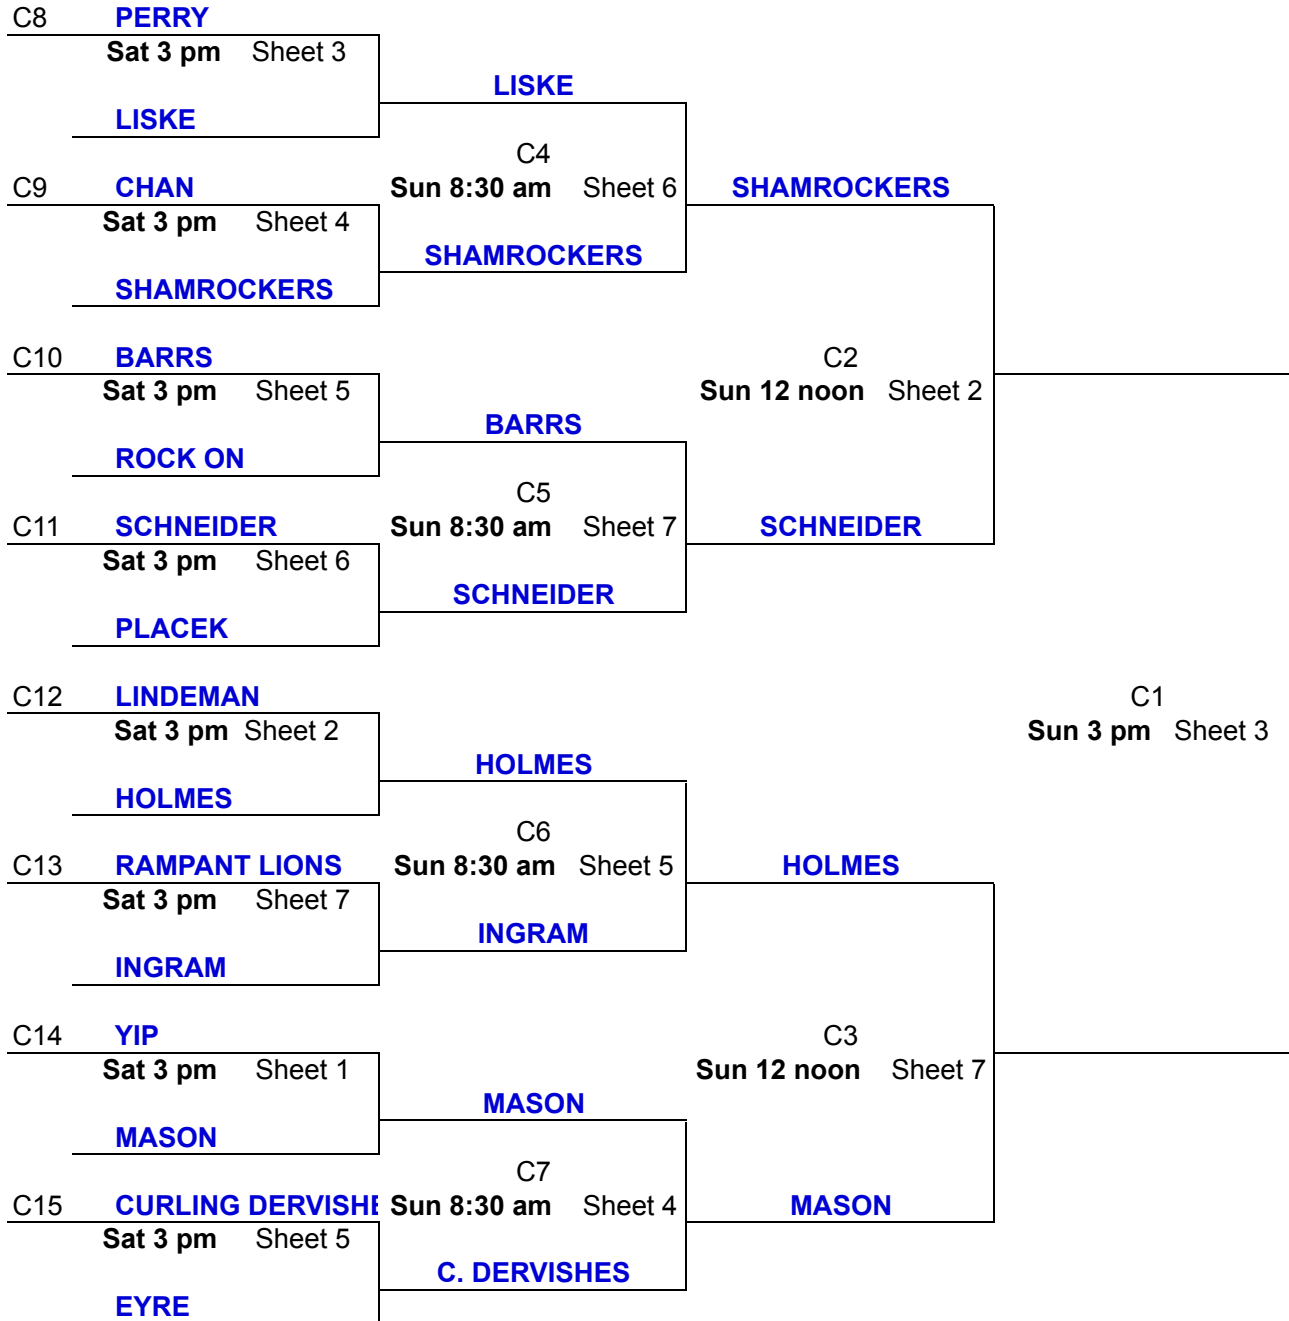

PERRY Fri 6:30 pm Sheet 5 L to B8	PERRY A8 Sat 9 am Sheet 1 L to C8	ALLCOCK A4 Sat 8:30 pm Sheet 3	
OPACIC	ALLCOCK		
LINDEMAN Fri 6:30 pm Sheet 7 L to B8			
ALLCOCK	SYDOR A9 Sat 9 am Sheet 7 L to C9	SYDOR	
RAMPANT LIONS Fri 6:30 pm Sheet 1 L to B9			
SYDOR	CHAN A2 Sun 12 noon Sheet 5	ALLCOCK	
COREA Fri 6:30 pm Sheet 8 L to B9			
CHAN	BARRS A10 Sat 9 am Sheet 4 L to C10	SUTTON	
BARRS Fri 6:30 pm Sheet 3 L to B10			
YIP	JOHNSON A11 Sat 9 am Sheet 8 L to C11	JOHNSON	
SUTTON Fri 6:30 pm Sheet 6 L to B10			
FORBES	SCHNEIDER A12 Sat 12 noon Sheet 6 L to C12	JOHNSON	
O'REILLY Fri 6:30 pm Sheet 2 L to B11			
JOHNSON	HASEBE A6 Sat 8:30 pm Sheet 5	JOHNSON	
CURLING DERVISHES Fri 6:30 pm Sheet 4 L to B11			
SCHNEIDER	HOLMES A13 Sat 12 noon Sheet 2 L to C13	JOHNSON	
HASEBE Fri 9 pm Sheet 3 L to B12			
MATSUTANI	INGRAM A14 Sat 12 noon Sheet 5 L to C14	JOHNSON	
HOLMES Fri 9 pm Sheet 7 L to B12			
LISKE	APEX PEST CONTROL A7 Sat 8:30 pm Sheet 6	JOHNSON	
INGRAM Fri 9 pm Sheet 6 L to B13			
CARTER RYCROFT EXPERIENCE	SHAMROCKERS A3 Sun 12 noon Sheet 3	APEX PEST CONTROL	
APEX PEST CONTROL Fri 9 pm Sheet 1 L to B13			
SHAMROCKERS	KEELAN A15 Sat 12 noon Sheet 7 L to C15	APEX PEST CONTROL	
KEELAN Fri 9 pm Sheet 8 L to B14			
MASON	BAIN A7 Sat 8:30 pm Sheet 6	APEX PEST CONTROL	
ROCK ON Fri 9 pm Sheet 2 L to B14			
BAIN	BOS A7 Sat 8:30 pm Sheet 6	APEX PEST CONTROL	
BOS Fri 9 pm Sheet 5 L to B15			
GLANDT	EYRE A7 Sat 8:30 pm Sheet 6	APEX PEST CONTROL	
PLACEK Fri 9 pm Sheet 4 L to B15			
EYRE			

'B' EVENT

DRAW TIMES

Draw 1 - Friday 6:30 pm

Draw 2 - Friday 9 pm

Draw 3 - Saturday 9 am

Draw 4 - Saturday 12 noon

Draw 5 - Saturday 3 pm

Draw 6 - Saturday 8:30 pm

Draw 7 - Sunday 8:30 am

Draw 8 - Sunday 12 noon

Draw 9 - Sunday 3 pm

'C' EVENT

DRAW TIMES

- Draw 1 - Friday 6:30 pm
- Draw 2 - Friday 9 pm
- Draw 3 - Saturday 9 am
- Draw 4 - Saturday 12 noon
- Draw 5 - Saturday 3 pm
- Draw 6 - Saturday 8:30 pm
- Draw 7 - Sunday 8:30 am
- Draw 8 - Sunday 12 noon
- Draw 9 - Sunday 3 pm