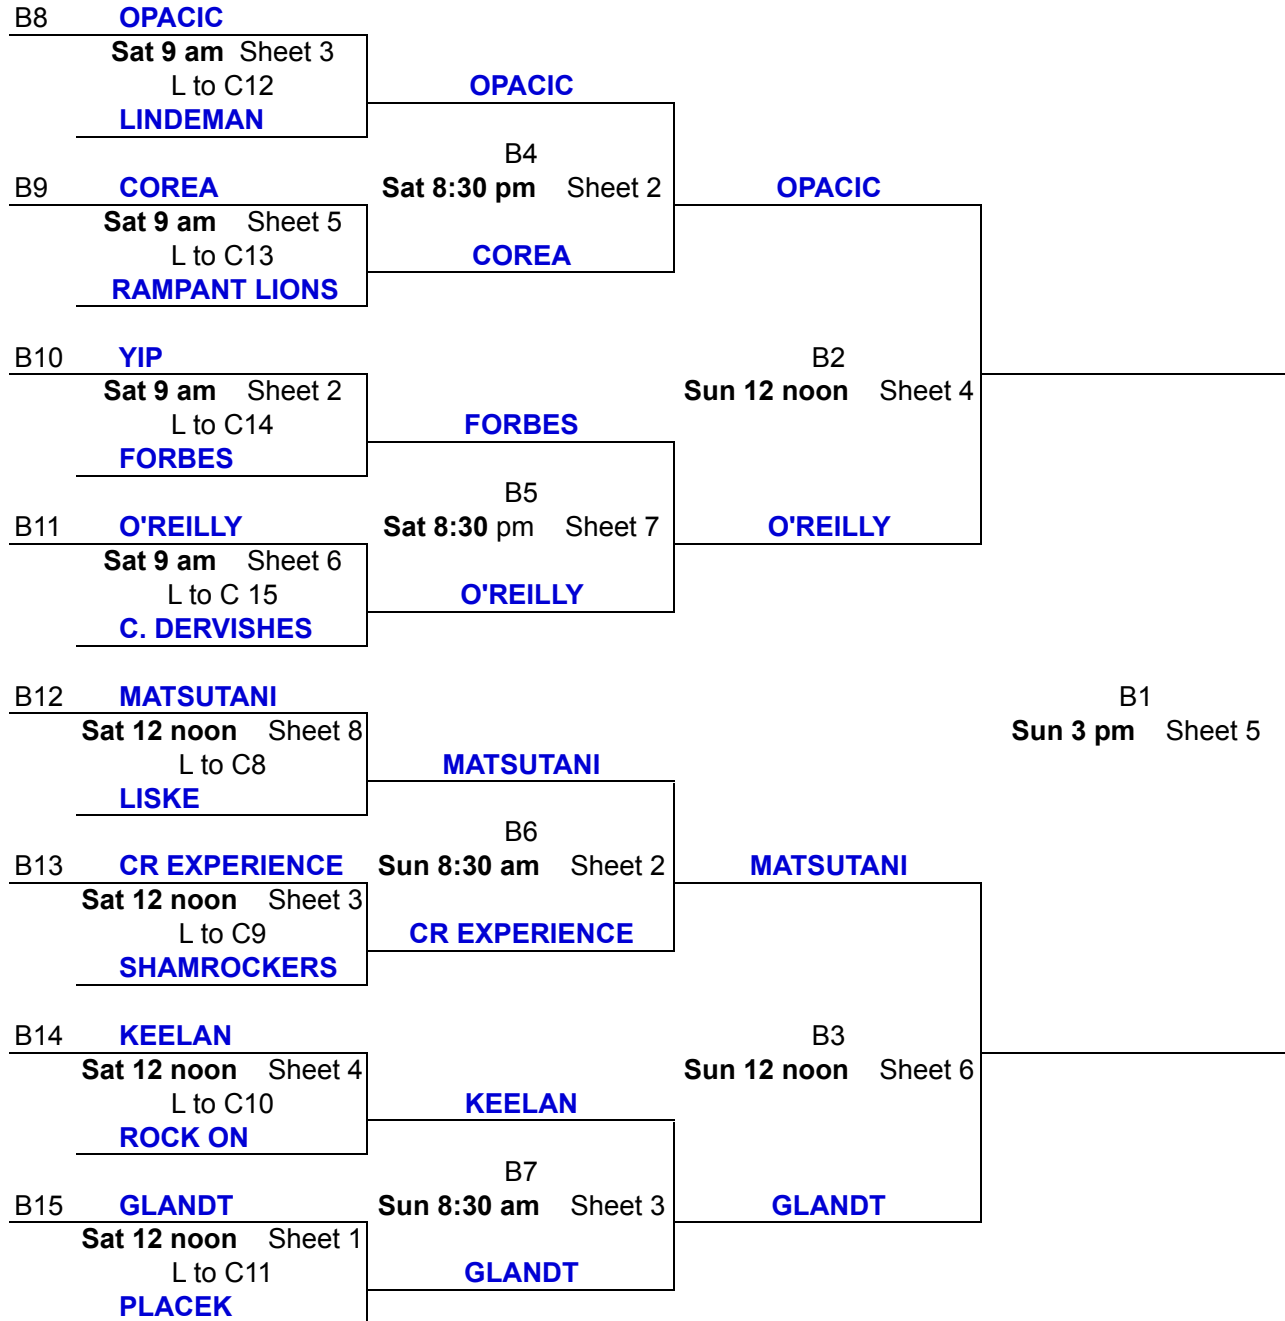

'A' EVENT

DRAW TIMES

- Draw 1** - Friday 6:30 pm
- Draw 2** - Friday 9 pm
- Draw 3** - Saturday 9 am
- Draw 4** - Saturday 12 noon
- Draw 5** - Saturday 3 pm
- Draw 6** - Saturday 8:30 pm
- Draw 7** - Sunday 8:30 am
- Draw 8** - Sunday 12 noon
- Draw 9** - Sunday 3 pm

PERRY Fri 6:30 pm Sheet 5 L to B8	PERRY A8 Sat 9 am Sheet 1 L to C8	ALLCOCK A4 Sat 8:30 pm Sheet 3	
OPACIC	ALLCOCK		
LINDEMAN Fri 6:30 pm Sheet 7 L to B8			
ALLCOCK	SYDOR A9 Sat 9 am Sheet 7 L to C9	SYDOR	
RAMPANT LIONS Fri 6:30 pm Sheet 1 L to B9			
SYDOR	CHAN A2 Sun 12 noon Sheet 5	ALLCOCK	
COREA Fri 6:30 pm Sheet 8 L to B9			
CHAN	BARRS A10 Sat 9 am Sheet 4 L to C10	SUTTON	
BARRS Fri 6:30 pm Sheet 3 L to B10			
YIP	JOHNSON A11 Sat 9 am Sheet 8 L to C11	JOHNSON	
SUTTON Fri 6:30 pm Sheet 6 L to B10			
FORBES	SCHNEIDER A12 Sat 12 noon Sheet 6 L to C12	JOHNSON	
O'REILLY Fri 6:30 pm Sheet 2 L to B11			
JOHNSON	HASEBE A6 Sat 8:30 pm Sheet 5	JOHNSON	
CURLING DERVISHES Fri 6:30 pm Sheet 4 L to B11			
SCHNEIDER	HOLMES A13 Sat 12 noon Sheet 2 L to C13	JOHNSON	
HASEBE Fri 9 pm Sheet 3 L to B12			
MATSUTANI	INGRAM A14 Sat 12 noon Sheet 5 L to C14	JOHNSON	
HOLMES Fri 9 pm Sheet 7 L to B12			
LISKE	APEX PEST CONTROL A7 Sat 8:30 pm Sheet 6	JOHNSON	
INGRAM Fri 9 pm Sheet 6 L to B13			
CARTER RYCROFT EXPERIENCE	SHAMROCKERS A3 Sun 12 noon Sheet 3	APEX PEST CONTROL	
APEX PEST CONTROL Fri 9 pm Sheet 1 L to B13			
SHAMROCKERS	KEELAN A15 Sat 12 noon Sheet 7 L to C15	APEX PEST CONTROL	
KEELAN Fri 9 pm Sheet 8 L to B14			
MASON	BAIN A7 Sat 8:30 pm Sheet 6	APEX PEST CONTROL	
ROCK ON Fri 9 pm Sheet 2 L to B14			
BAIN	BOS A7 Sat 8:30 pm Sheet 6	APEX PEST CONTROL	
BOS Fri 9 pm Sheet 5 L to B15			
GLANDT	EYRE A7 Sat 8:30 pm Sheet 6	APEX PEST CONTROL	
PLACEK Fri 9 pm Sheet 4 L to B15			
EYRE			

'B' EVENT

DRAW TIMES

Draw 1 - Friday 6:30 pm

Draw 2 - Friday 9 pm

Draw 3 - Saturday 9 am

Draw 4 - Saturday 12 noon

Draw 5 - Saturday 3 pm

Draw 6 - Saturday 8:30 pm