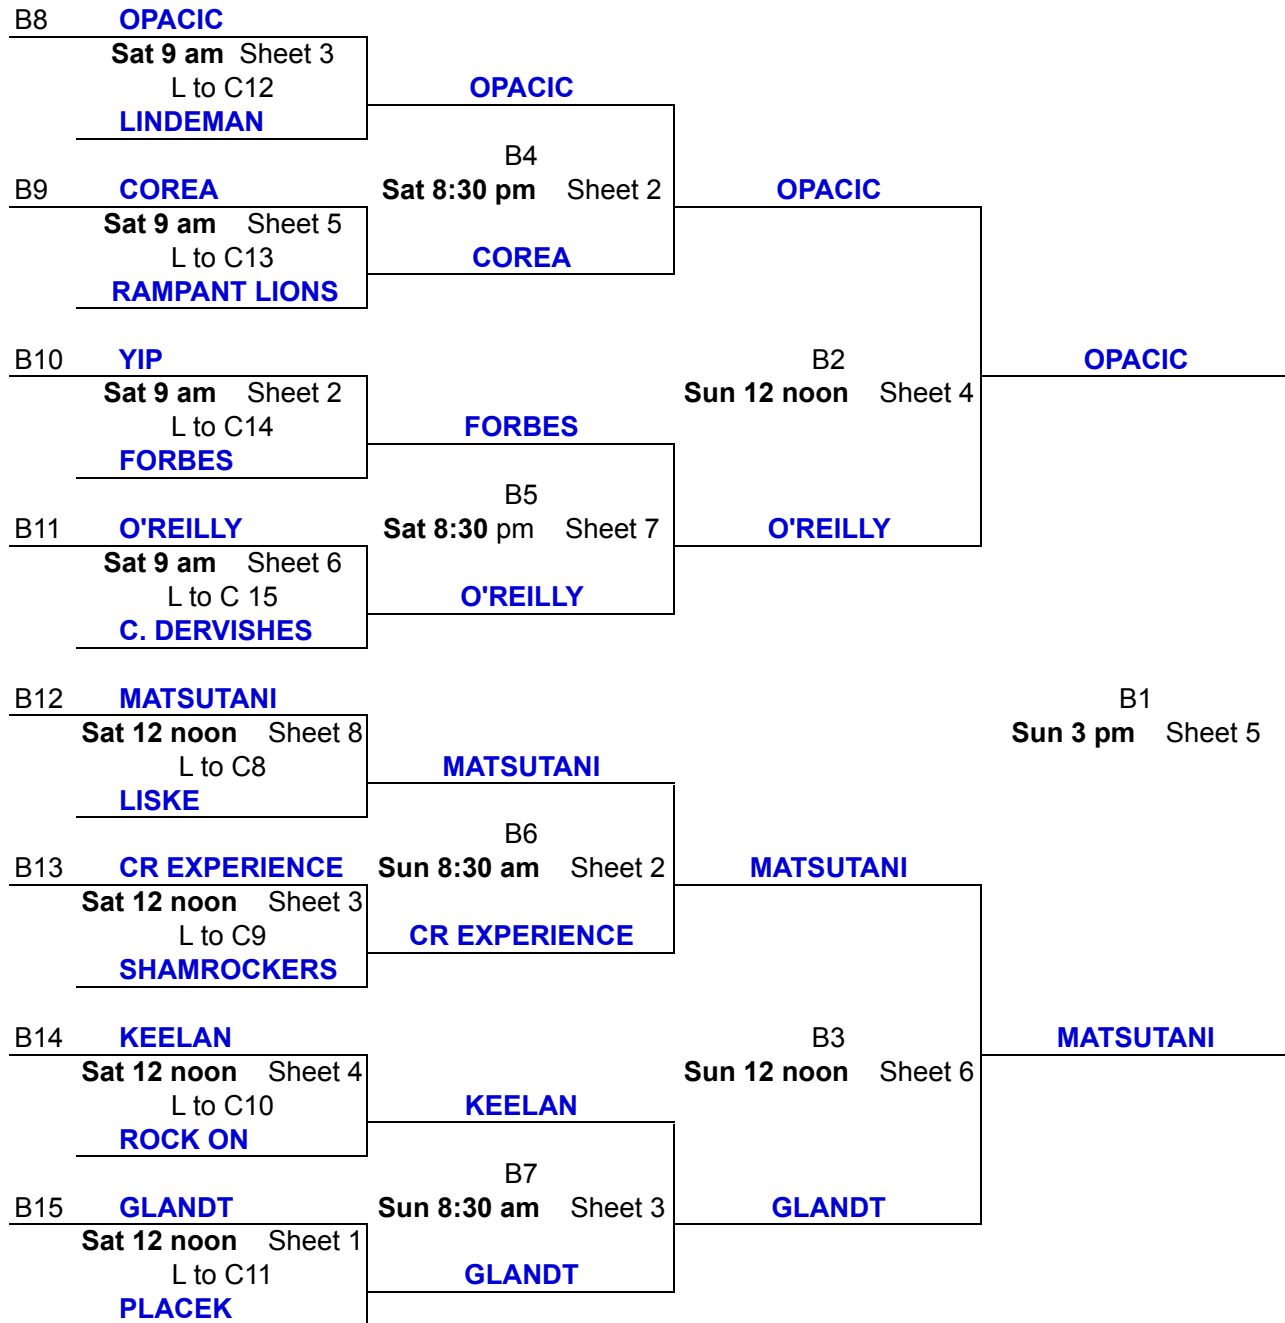

'A' EVENT

DRAW TIMES

- Draw 1** - Friday 6:30 pm
- Draw 2** - Friday 9 pm
- Draw 3** - Saturday 9 am
- Draw 4** - Saturday 12 noon
- Draw 5** - Saturday 3 pm
- Draw 6** - Saturday 8:30 pm
- Draw 7** - Sunday 8:30 am
- Draw 8** - Sunday 12 noon
- Draw 9** - Sunday 3 pm

'B' EVENT

DRAW TIMES

Draw 1 - Friday 6:30 pm

Draw 2 - Friday 9 pm

Draw 3 - Saturday 9 am

Draw 4 - Saturday 12 noon

Draw 5 - Saturday 3 pm

Draw 6 - Saturday 8:30 pm

Draw 7 - Sunday 8:30 am

Draw 8 - Sunday 12 noon

Draw 9 - Sunday 3 pm

'C' EVENT

DRAW TIMES

- Draw 1** - Friday 6:30 pm
- Draw 2** - Friday 9 pm
- Draw 3** - Saturday 9 am
- Draw 4** - Saturday 12 noon
- Draw 5** - Saturday 3 pm
- Draw 6** - Saturday 8:30 pm
- Draw 7** - Sunday 8:30 am
- Draw 8** - Sunday 12 noon
- Draw 9** - Sunday 3 pm