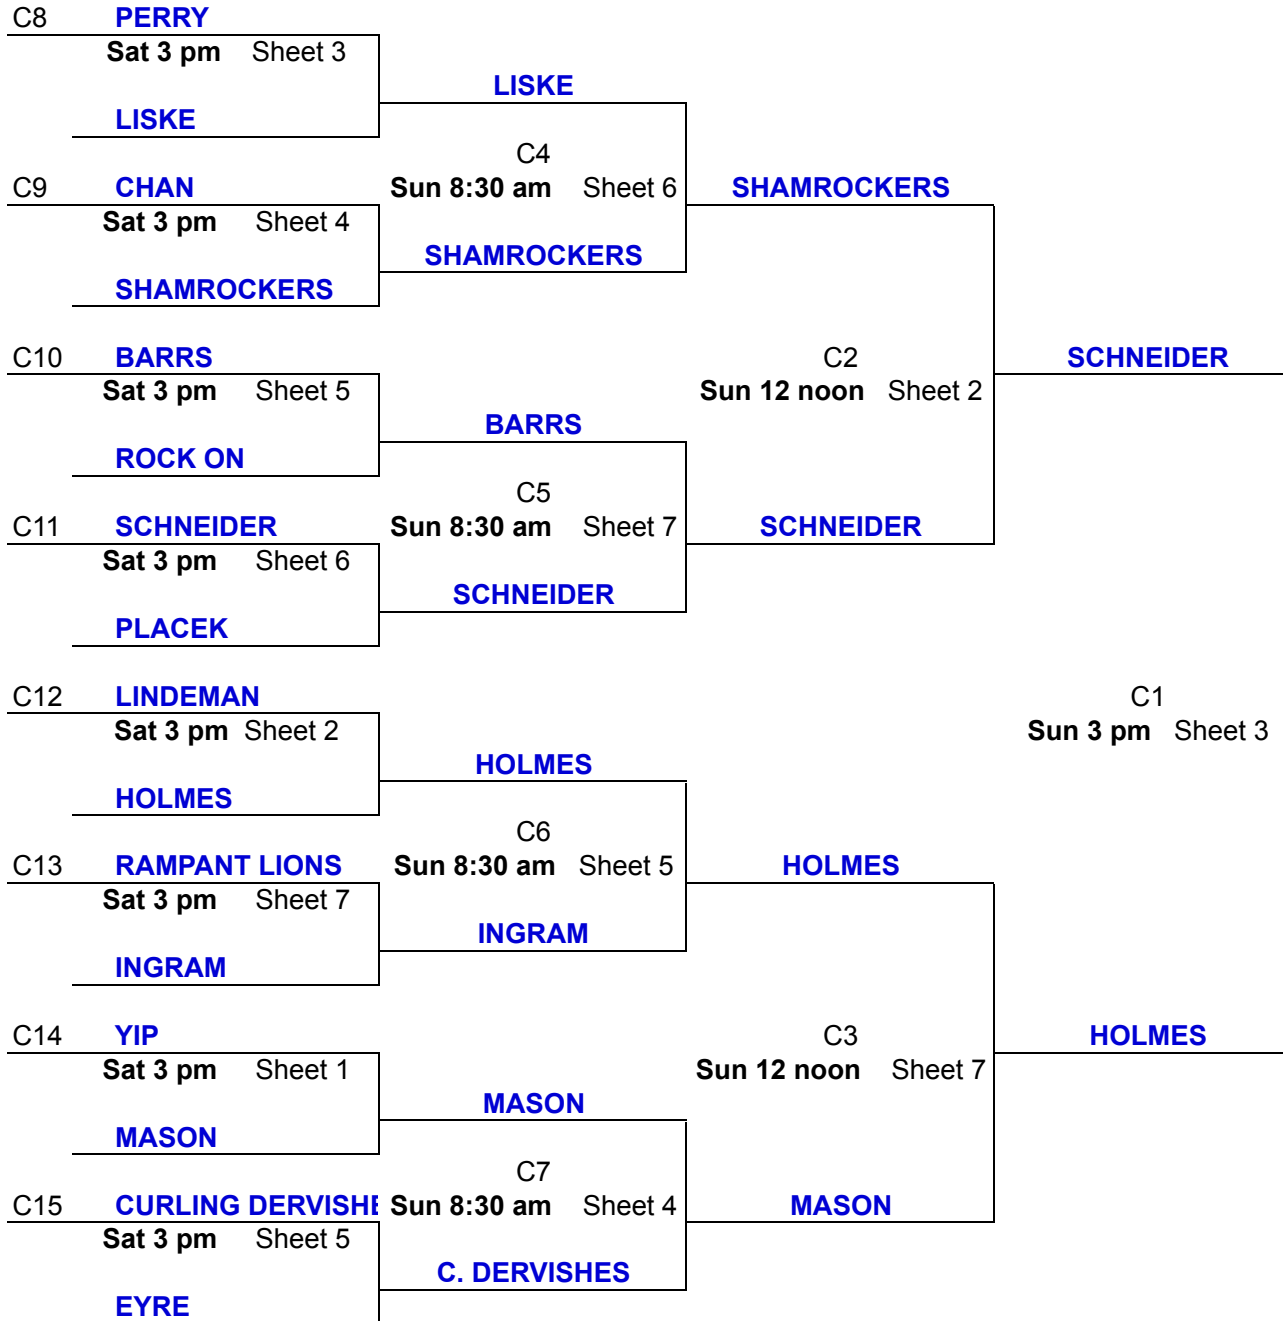

PERRY Fri 6:30 pm Sheet 5 L to B8	PERRY A8 Sat 9 am Sheet 1 L to C8	ALLCOCK A4 Sat 8:30 pm Sheet 3	
OPACIC	ALLCOCK		
LINDEMAN Fri 6:30 pm Sheet 7 L to B8			
ALLCOCK	SYDOR A9 Sat 9 am Sheet 7 L to C9	SYDOR	
RAMPANT LIONS Fri 6:30 pm Sheet 1 L to B9			
SYDOR	CHAN A2 Sun 12 noon Sheet 5	JOHNSON	
COREA Fri 6:30 pm Sheet 8 L to B9			
CHAN	BARRS A10 Sat 9 am Sheet 4 L to C10	SUTTON	
BARRS Fri 6:30 pm Sheet 3 L to B10			
YIP	JOHNSON A11 Sat 9 am Sheet 8 L to C11	JOHNSON	
SUTTON Fri 6:30 pm Sheet 6 L to B10			
FORBES	SCHNEIDER A12 Sat 12 noon Sheet 6 L to C12	HASEBE	
O'REILLY Fri 6:30 pm Sheet 2 L to B11			
JOHNSON	HOLMES A6 Sat 8:30 pm Sheet 5	APEX PEST CONTROL	
CURLING DERVISHES Fri 6:30 pm Sheet 4 L to B11			
SCHNEIDER	APEX PEST CONTROL A13 Sat 12 noon Sheet 2 L to C13	APEX PEST CONTROL	
HASEBE Fri 9 pm Sheet 3 L to B12			
MATSUTANI	APEX PEST CONTROL A3 Sun 12 noon Sheet 3	APEX PEST CONTROL	
HOLMES Fri 9 pm Sheet 7 L to B12			
LISKE	MASON A14 Sat 12 noon Sheet 5 L to C14	BAIN	
INGRAM Fri 9 pm Sheet 6 L to B13			
CARTER RYCROFT EXPERIENCE	BOS A7 Sat 8:30 pm Sheet 6	BAIN	
APEX PEST CONTROL Fri 9 pm Sheet 1 L to B13			
SHAMROCKERS	BOS A15 Sat 12 noon Sheet 7 L to C15	BOS	
KEELAN Fri 9 pm Sheet 8 L to B14			
MASON	EYRE		
ROCK ON Fri 9 pm Sheet 2 L to B14			
BAIN			
BOS Fri 9 pm Sheet 5 L to B15			
GLANDT			
PLACEK Fri 9 pm Sheet 4 L to B15			
EYRE			

'B' EVENT

DRAW TIMES

Draw 1 - Friday 6:30 pm

Draw 2 - Friday 9 pm

Draw 3 - Saturday 9 am

Draw 4 - Saturday 12 noon

Draw 5 - Saturday 3 pm

Draw 6 - Saturday 8:30 pm

Draw 7 - Sunday 8:30 am

Draw 8 - Sunday 12 noon

Draw 9 - Sunday 3 pm

'C' EVENT

DRAW TIMES

- Draw 1** - Friday 6:30 pm
- Draw 2** - Friday 9 pm
- Draw 3** - Saturday 9 am
- Draw 4** - Saturday 12 noon
- Draw 5** - Saturday 3 pm
- Draw 6** - Saturday 8:30 pm
- Draw 7** - Sunday 8:30 am
- Draw 8** - Sunday 12 noon
- Draw 9** - Sunday 3 pm