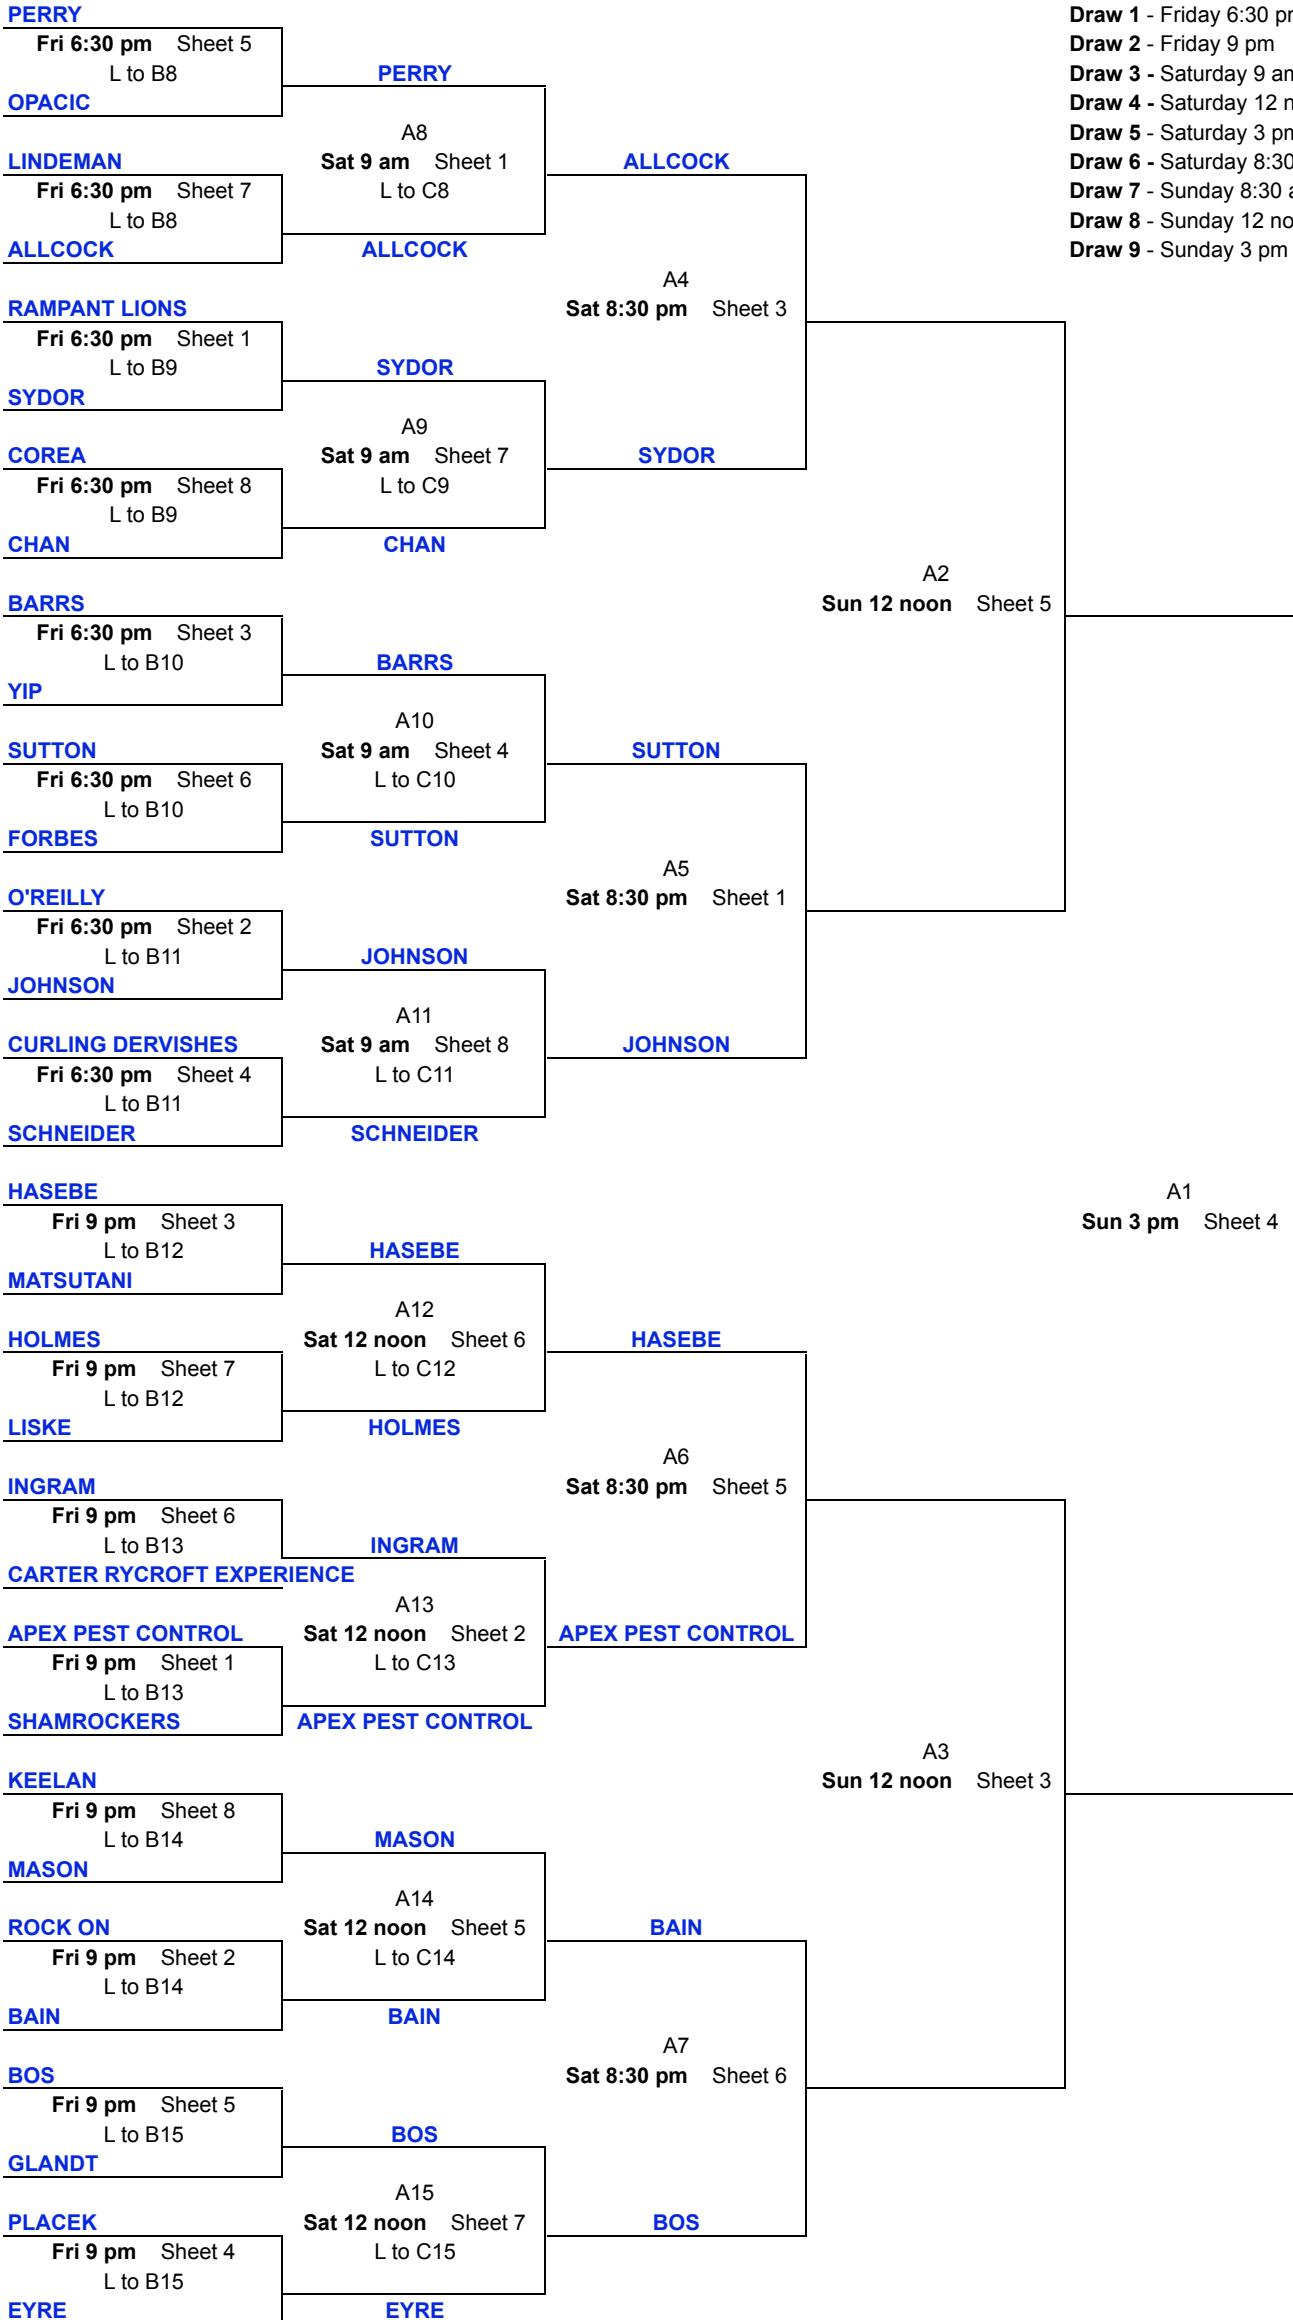

'A' EVENT

DRAW TIMES

- Draw 1** - Friday 6:30 pm
- Draw 2** - Friday 9 pm
- Draw 3** - Saturday 9 am
- Draw 4** - Saturday 12 noon
- Draw 5** - Saturday 3 pm
- Draw 6** - Saturday 8:30 pm
- Draw 7** - Sunday 8:30 am
- Draw 8** - Sunday 12 noon
- Draw 9** - Sunday 3 pm

'B' EVENT

B8 **OPACIC**
Sat 9 am Sheet 3
L to C12
LINDEMAN

OPACIC
B4
Sat 8:30 pm Sheet 2
COREA

B9 **COREA**
Sat 9 am Sheet 5
L to C13
RAMPANT LIONS

B10 **YIP**
Sat 9 am Sheet 2
L to C14
FORBES

B2
Sun 12 noon Sheet 4
FORBES
B5
Sat 8:30 pm Sheet 7
O'REILLY

B14 **KEELAN**
Sat 12 noon Sheet 4
L to C10
ROCK ON

B3
Sun 12 noon Sheet 6
KEELAN
B7
Sun 8:30 am Sheet 3
GLANDT

B15 **GLANDT**
Sat 12 noon Sheet 1
L to C11
PLACEK

DRAW TIMES

Draw 1 - Friday 6:30 pm

Draw 2 - Friday 9 pm

C8 **PERRY**
Sat 3 pm Sheet 3

LISKE

C9 **CHAN**
Sat 3 pm Sheet 4

SHAMROCKERS

C10 **BARRS**
Sat 3 pm Sheet 5

ROCK ON

C11 **SCHNEIDER**
Sat 3 pm Sheet 6

PLACEK